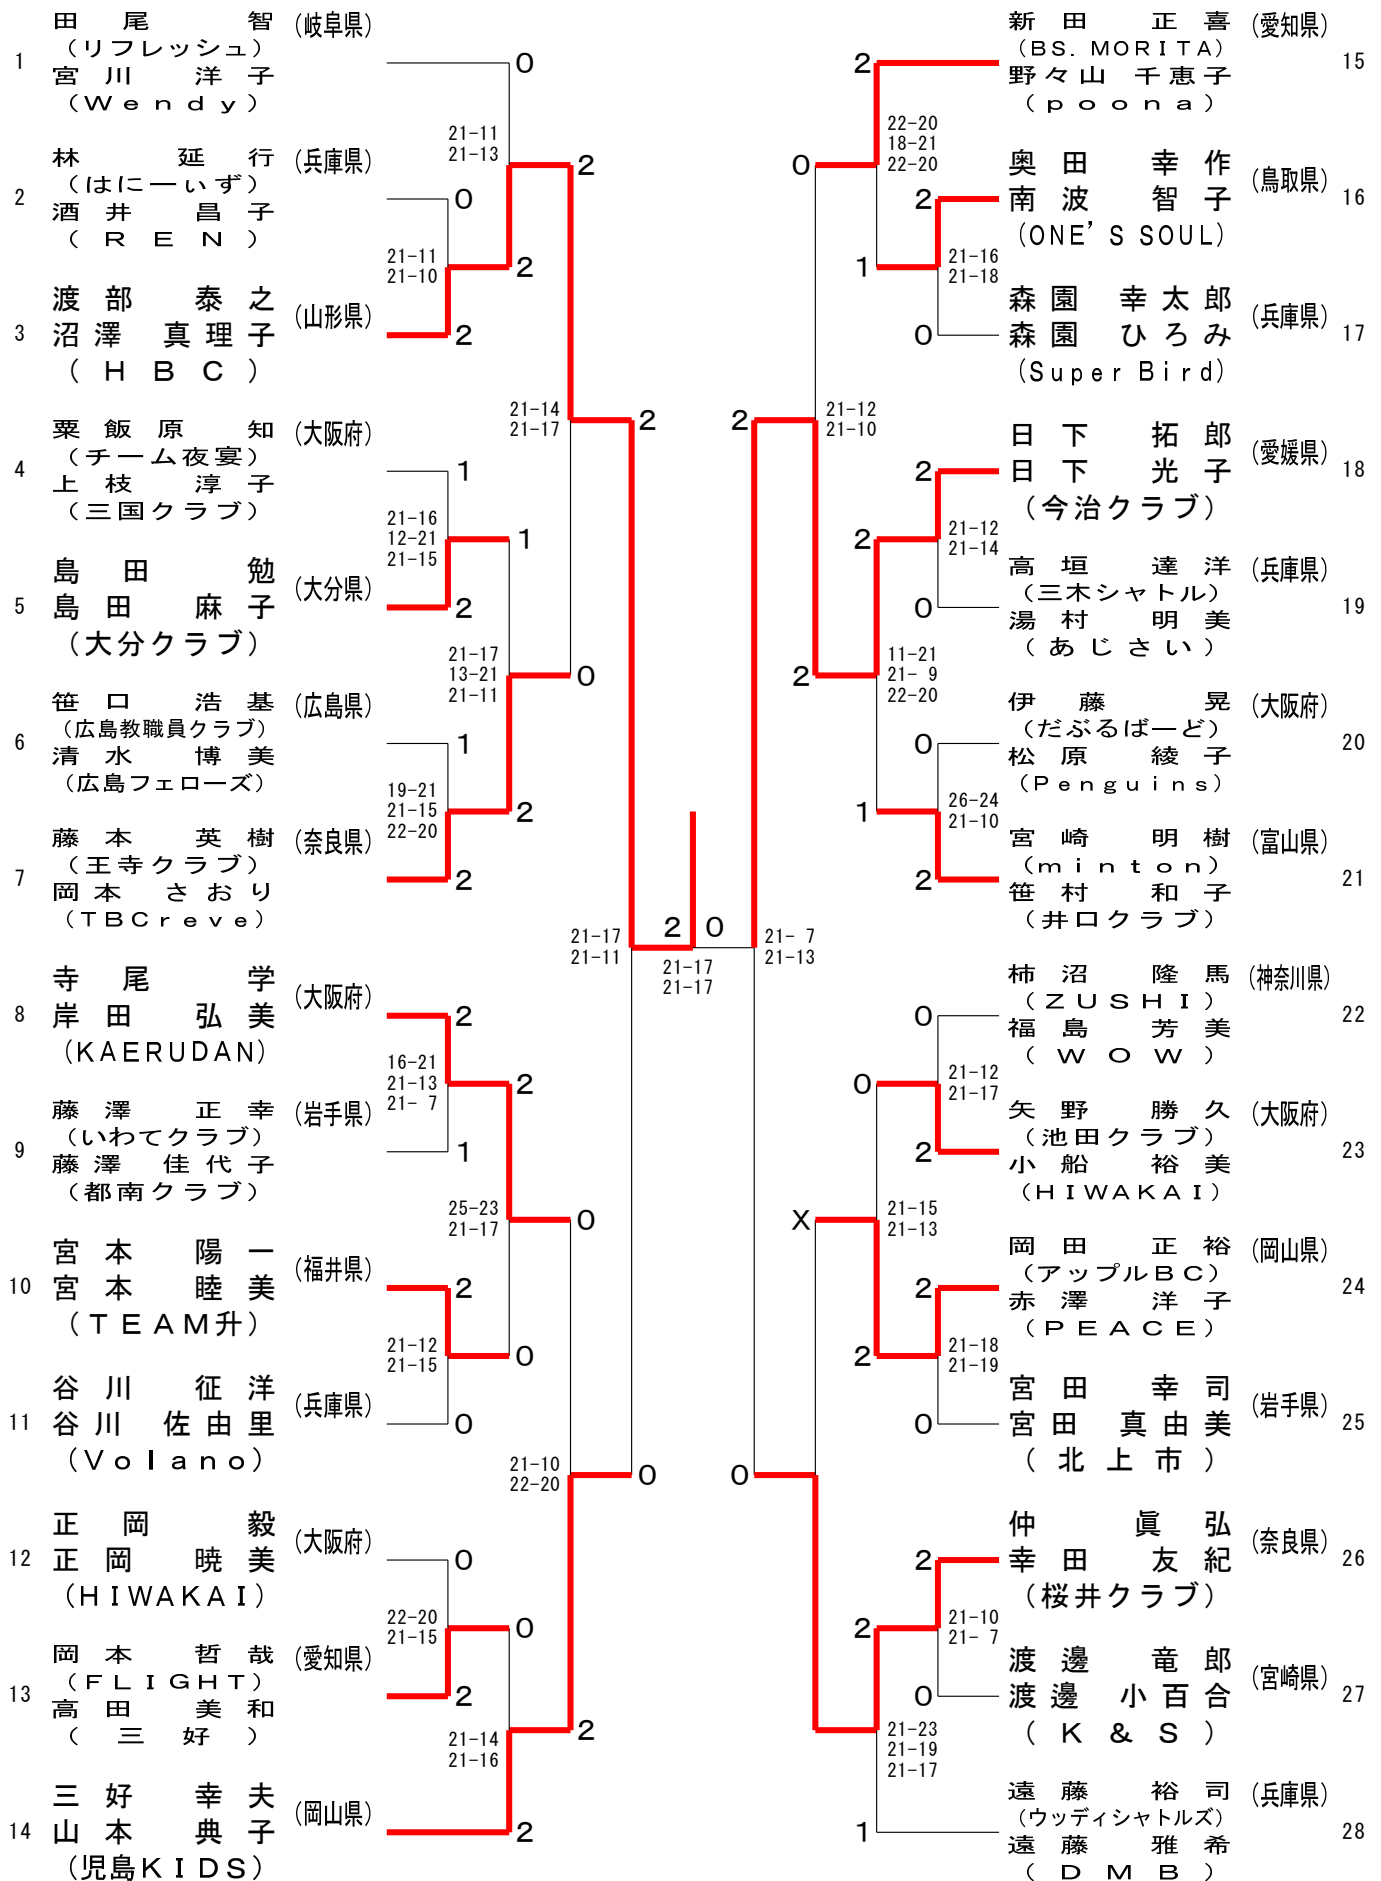

第16回全国社会人クラブバドミントン選手権大会（個人戦）

令和5年6月23日-25日 愛媛県

合算110歳以上混合複

第16回全国社会人クラブバドミントン選手権大会（個人戦）

令和5年6月23日-25日 愛媛県

合算120歳以上混合複

順位	選手名	所属	対戦相手	スコア	順位	選手名	所属
1	櫛 敏 明 今 泉 静 子 (minton)	(富山県)	小林 直 樹 安 田 外 美 (BDライフ)	2	13	小林 直 樹 安 田 外 美 (BDライフ)	(富山県)
2	松 浦 啓 介 毛 利 和 加 子 (ウッディシャトルズ)	(兵庫県)	土 井 浩 司 竹 内 ひ ろ み (Cuckoo)	2	14	土 井 浩 司 竹 内 ひ ろ み (Cuckoo)	(愛知県)
3	竹 内 幹 仁 (名人会) 安 立 花 代 (moritore)	(三重県)	秋 月 道 隆 秋 月 能 子 (AQUA)	0	15	秋 月 道 隆 秋 月 能 子 (AQUA)	(兵庫県)
4	岡 充 洋 (SBC) 岡 森 美 智 子 (ANGEL)	(大阪府)	池 本 和 彦 藤 井 恵 子 (地位無09)	2	16	池 本 和 彦 藤 井 恵 子 (地位無09)	(京都府)
5	佐 野 章 佐 野 里 美 (BUTCHERS)	(愛知県)	松 原 真 弓 佐 藤 和 生 (川越クラブ)	1	17	松 原 真 弓 佐 藤 和 生 (川越クラブ)	(三重県)
6	野 木 秀 樹 東 野 昌 代 (MFC)	(滋賀県)	岡 秀 人 上 村 広 子 (A・T・M)	2	18	岡 秀 人 上 村 広 子 (A・T・M)	(大阪府)
7	正 木 幸 一 郎 (はにーいず) 増 井 悦 子 (フレッシュ三田)	(兵庫県)	岡 田 齊 長 瀬 恵 (minton)	0	19	岡 田 齊 長 瀬 恵 (minton)	(富山県)
8	福 嶋 正 久 今 津 裕 美 (MBC)	(埼玉県)	白 須 克 典 白 須 三 津 子 (参天翔)	2	20	白 須 克 典 白 須 三 津 子 (参天翔)	(広島県)
9	山 崎 弘 井 上 尚 美 (ローツェ)	(広島県)	森 陽 一 竹 下 真 智 代 (ペガサス)	0	21	森 陽 一 竹 下 真 智 代 (ペガサス)	(兵庫県)
10	伊 藤 朋 道 伊 藤 恵 美 (舞鶴クラブ)	(京都府)	砂 野 桂 治 尾 下 真 由 美 (エース松山)	2	22	砂 野 桂 治 尾 下 真 由 美 (エース松山)	(愛媛県)
11	河 口 富 久 (Tutsumi) 樋 口 祐 子 (Cuckoo)	(愛知県)	岩 渕 信 司 山 根 洋 子 (中川シャトル)	0	23	岩 渕 信 司 山 根 洋 子 (中川シャトル)	(愛知県)
12	羽 鳥 正 美 小 山 恵 美 (ブルーチャンス)	(兵庫県)	柳 瀬 憲 利 柳 瀬 和 子 (平安クラブ)	2	24	柳 瀬 憲 利 柳 瀬 和 子 (平安クラブ)	(京都府)